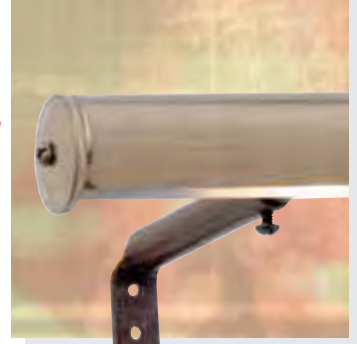

slimline Picture Lights

All Slimline Picture Lights featured include the following. Ultra compact shade design. Adjustable swivel shade and telescopic bracket to adjust in or out from painting. On/off switch on line cord. Highly reflective interior finish for maximum light output.